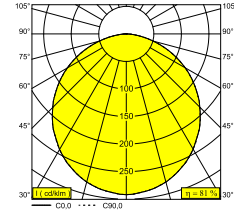

[View on website](#)

General info

LOCATION	indoor
INSTALLATION	Ceiling Recessed,Ceiling Surface mounted,Ceiling Suspended
INGRESS PROTECTION	IP20
WEIGHT (KG)	4.5
ADJUSTABILITY	non adjustable
INFORMATION	INCL.PC SBL INCL.LED POWER SUPPLY

Electrical info

ELECTRICAL	220-240V / 50-60Hz
CLASS	I
POWER SUPPLY	YES
DIM TYPE	non-dimmable
ENERGY CLASS	D
CERTIFICATES	CB, ENEC, EPD, RCM

Lightsource info

LIGHTSOURCE NAME	LED
LIGHTSOURCE	LED cluster 34,4W / CRI>90 (R9: 68) / 3000K / 4767lm
TM-30 VALUES	Rf: 89 / Rg: 97
SDCM	SDCM3
LM80	L70 > 60000
LED TECHNICS (LIGHT SOURCE)	4767lm // 34,4W // 139lm/W
LED TECHNICS (LUMINAIRE)	3842lm // 39,6W // 97lm/W

Options

MULTINOVA 55 SUSPENSION SET
MULTINOVA ROD SUSPENSION
MULTINOVA 55 RECESSED KIT

For detailed installation instructions, please consult the manual : [28011_XXX0_HAND.pdf](#)